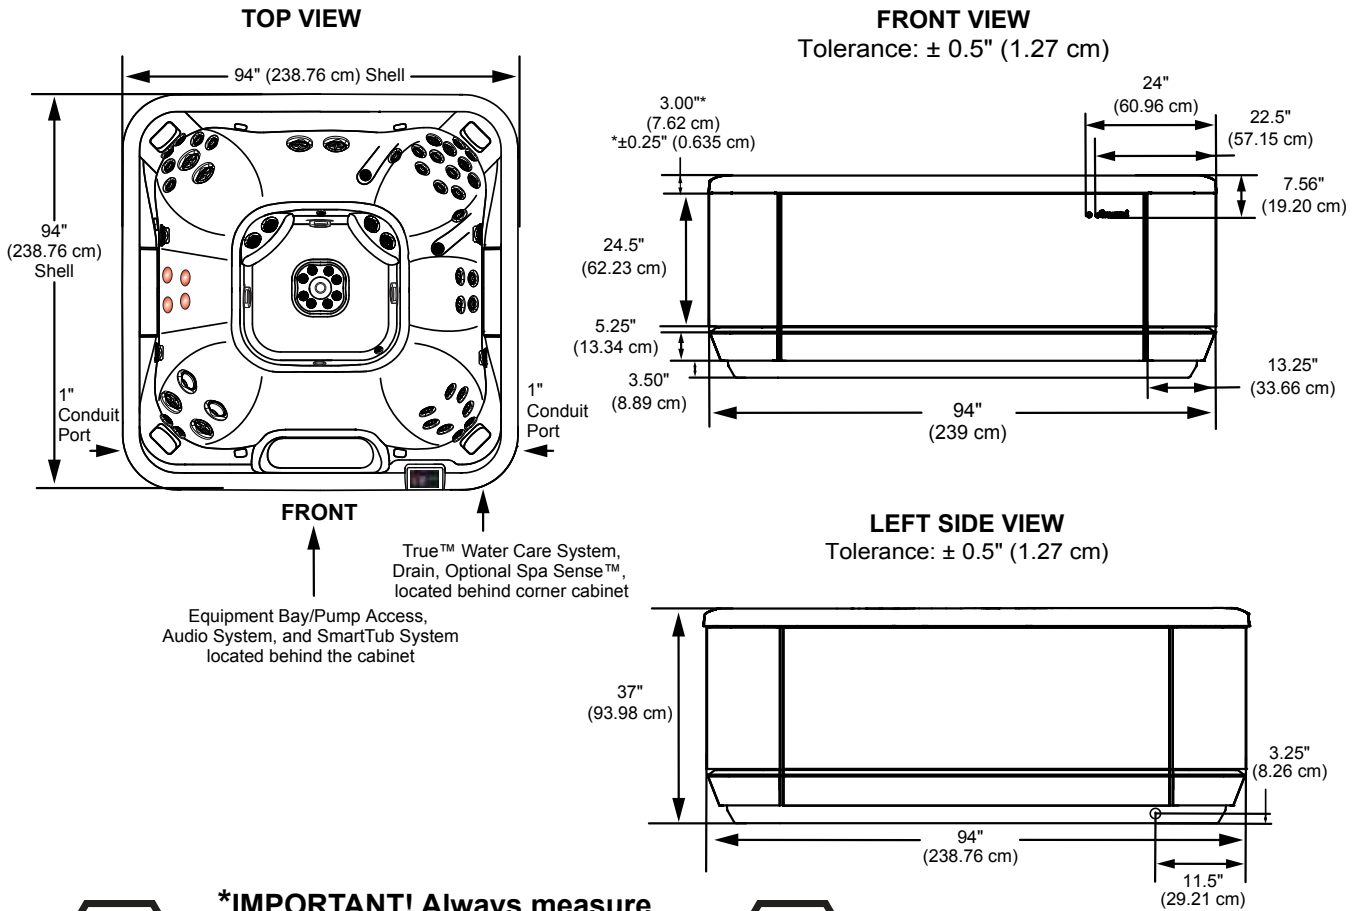

Seat Depths

A = 27.00" (68.58 cm)
B = 27.25" (69.22 cm)
C = 27.75" (70.49 cm)
D = 17.38" (44.15 cm)
E = 27.50" (69.85 cm)

F = 25.00" (63.50 cm)
G = 26.75" (67.95 cm)
H = 17.38" (44.15 cm)
I = 31.75" (80.65 cm)

Listed dimensions represent distance from top of acrylic to lowest point in seat.
Tolerance ± 0.5" (1.27 cm).

Dimensions/Specifications are Subject to Change Without Notice

Jacuzzi J508

Dimensions

***IMPORTANT! Always measure each hot tub for exact dimensions BEFORE designing its foundational support and/or decking.**

Dimensions/specifications subject to change without notice. Tolerance $\pm 0.5"$ (1.27 cm)