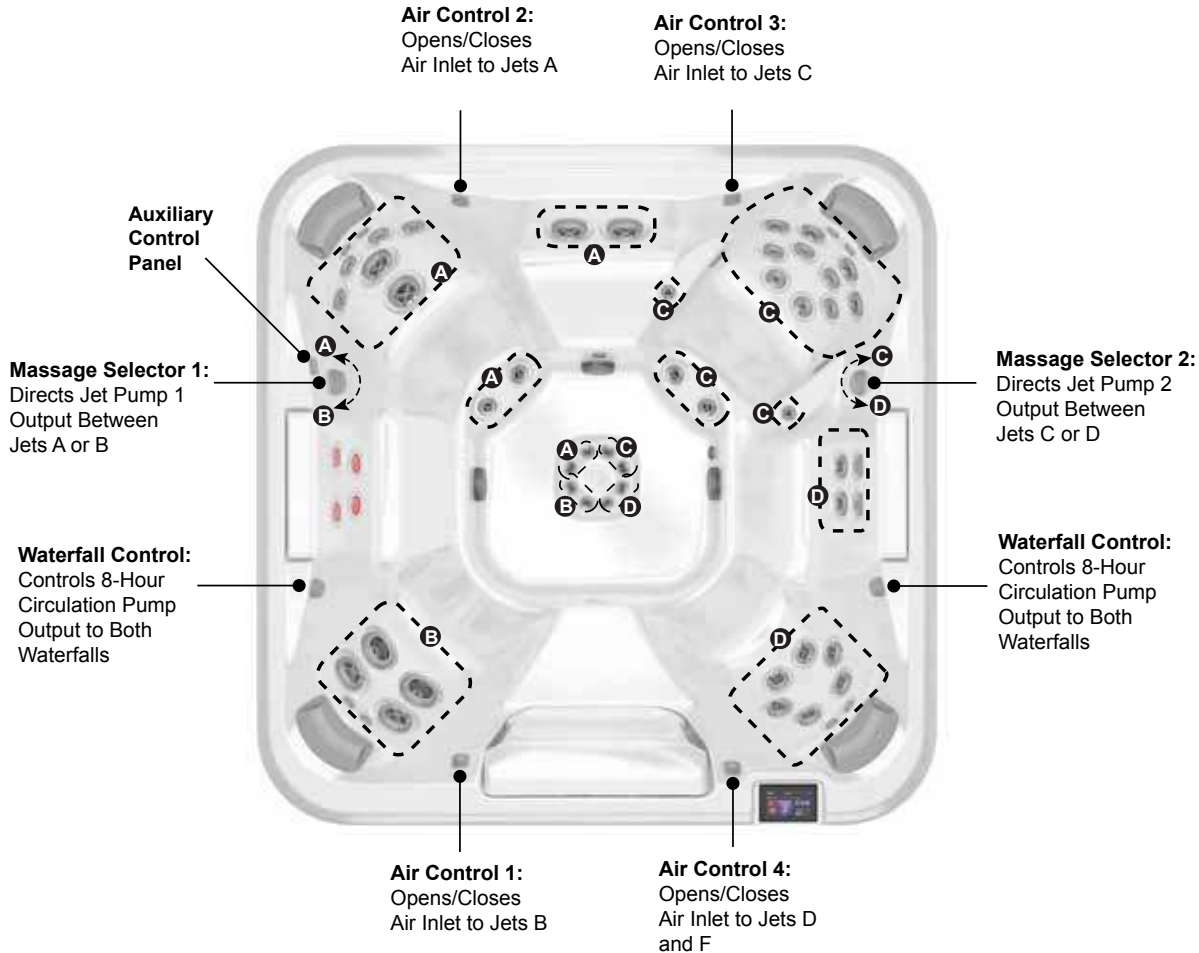

Jacuzzi J508

Operation/Seat Depths