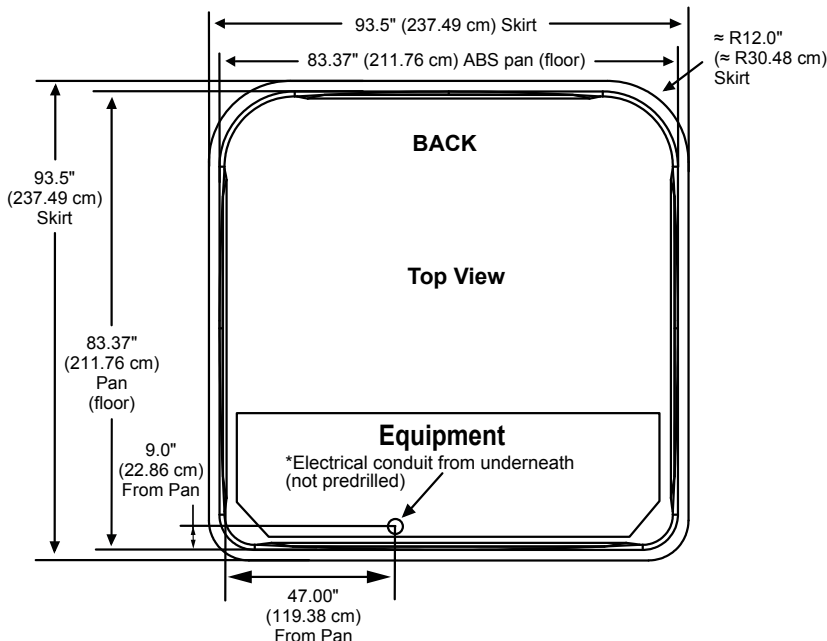

Seat Depths

A = 27.00" (68.58 cm)
B = 27.25" (69.22 cm)
C = 27.75" (70.49 cm)
D = 17.38" (44.15 cm)
E = 27.50" (69.85 cm)

F = 25.00" (63.50 cm)
G = 26.75" (67.95 cm)
H = 17.38" (44.15 cm)
I = 31.75" (80.65 cm)

Listed dimensions represent distance from top of acrylic to lowest point in seat.
Tolerance ± 0.5" (1.27 cm).

Dimensions/Specifications are Subject to Change Without Notice

Jacuzzi J508

Dimensions

***IMPORTANT! Always measure each hot tub for exact dimensions BEFORE designing its foundational support and/or decking.**

Dimensions/specifications subject to change without notice. Tolerance $\pm 0.5"$ (1.27 cm)